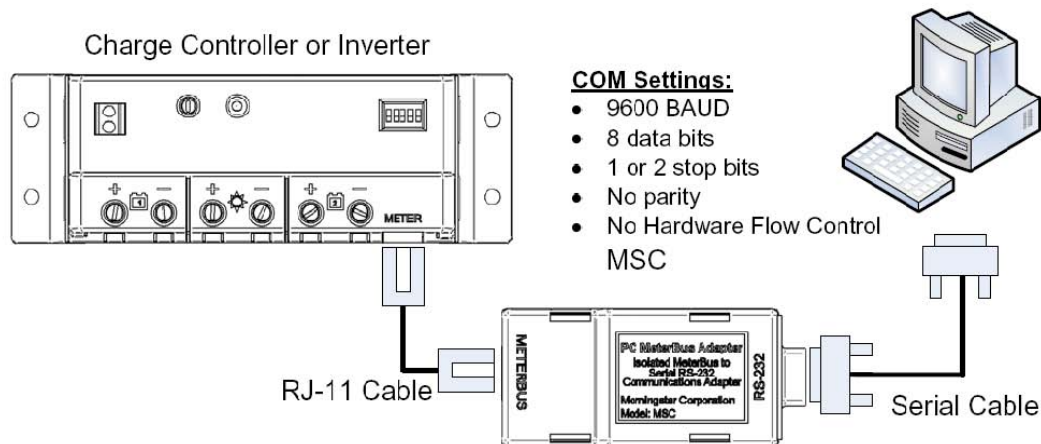

## PC Meterbus Adapter™

Morningstar's **PC Meterbus Adapter (MSC)** converts a controller's meter port (RJ-11 phone type connector) to a standard RS-232 serial connector for connection to a PC or other equipment. The MSC may be used with any Morningstar controller or inverter equipped with a meter connection that does not also already have a RS-232 port.

By converting to RS-232, the MSC allows Morningstar's controllers and inverters to communicate with a variety of third party serial enabled devices such as:

- A PC running Morningstar's MS View software or any other compatible software.
- A serial enabled device such as an internet gateway.
- Another MODBUS enabled hardware device at the site that needs to access solar system information.

Establishing a communications link enables the monitoring or logging of data from the controller or inverter as well as the customizing of any user-adjustable settings. The MSC makes available a wide variety of data stored in Morningstar's products such as (varies by product):

The MSC is sold as a kit that includes the following:

- PC Meterbus Adapter
- RS-232 cable with connectors: 1.8 meters (5.9 feet)
- RJ-11 cable with connectors: 1 meter (3.3 feet)

Other Technical Specifications  
 Operating Temperature -40C to +60C  
 Storage Temperature -55C to +80C  
 Humidity 100% N.C.  
 Enclosure IP20  
 Dimensions 72 x 35 x 22mm  
 2.83 x 1.37 x 0.87 inches  
 Weight 35 g (1.23 oz)