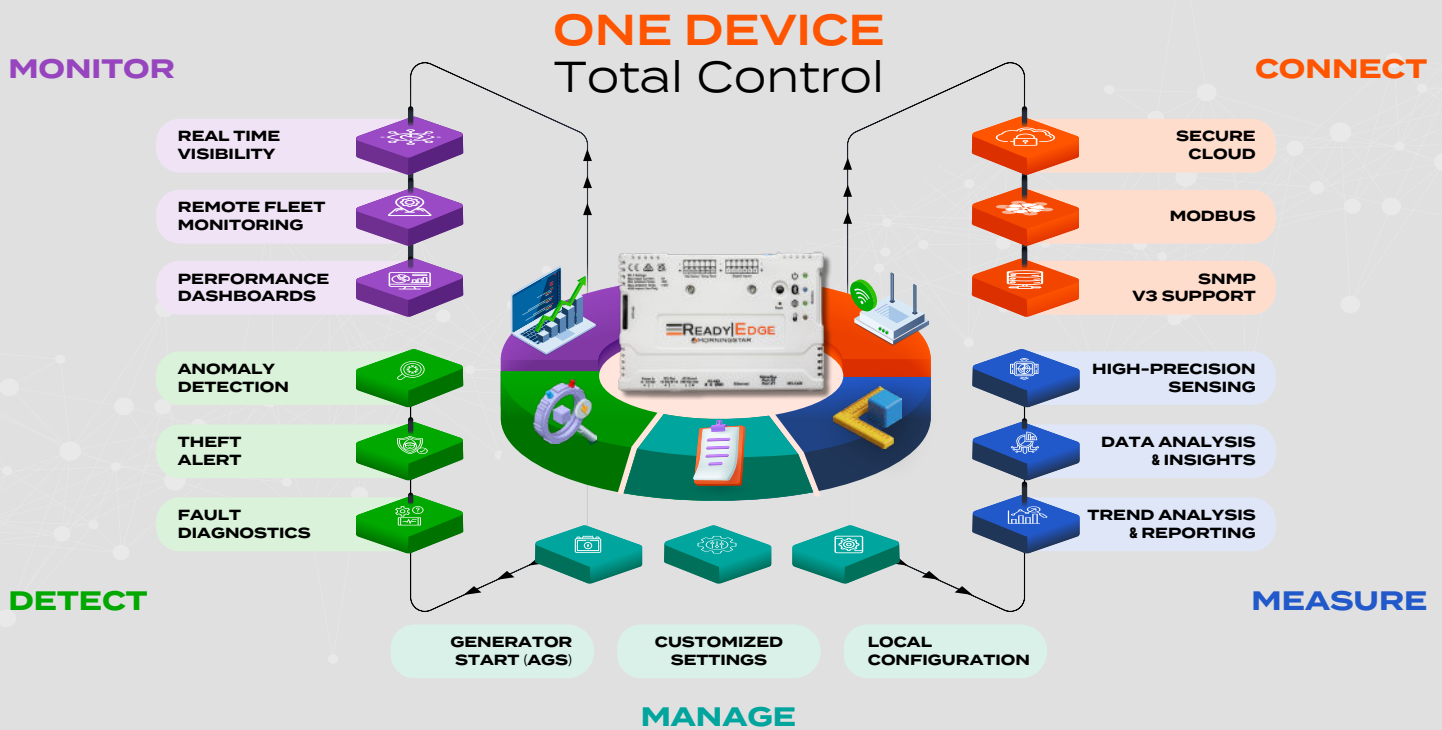

# INTELLIGENT MONITORING FOR OFF-GRID SYSTEMS

ReadyEdge™ pairs seamlessly with Morningstar controllers and ReadyRail™ to deliver real-time system visibility—locally through the LiveView dashboard and through the Morningstar SolarConnect cloud—so operators can protect uptime, reduce risk, and sustain operations from anywhere.

## WHY ReadyEdge?

Off-grid systems are often out of sight—and out of reach. Without real-time insight, operators are forced into reactive maintenance, manual inspections, and costly downtime.

ReadyEdge changes that by delivering system-wide intelligence through a single, powerful interface.

### TOTAL SYSTEM VISIBILITY:

- ✓ Connects multiple Morningstar devices into one interface
- ✓ Built-in local web access & Mobile App monitoring
- ✓ Cloud visibility through Morningstar SolarConnect
- ✓ Fleet-wide oversight for distributed systems

### BATTERY HEALTH & INSIGHTS YOU CAN TRUST:

- ✓ Tracks voltage, energy flow, and usage trends
- ✓ Measures accurate state-of-charge and energy balance
- ✓ Integrates with lithium BMS systems for deeper diagnostics