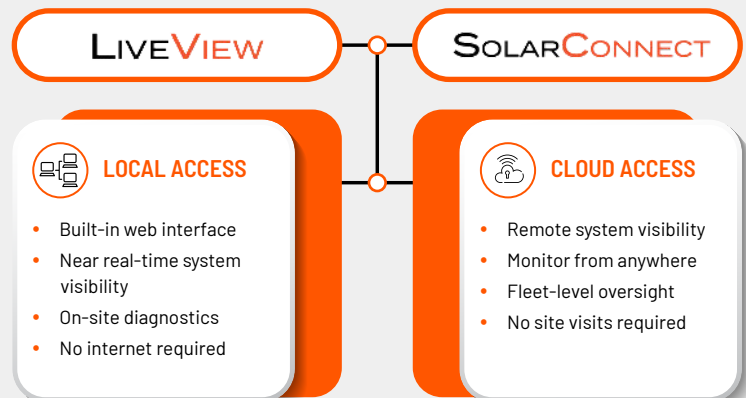

### TOTAL SYSTEM VISIBILITY:

- ✓ Connects multiple Morningstar devices into one interface
- ✓ Built-in local web access & Mobile App monitoring
- ✓ Cloud visibility through Morningstar SolarConnect
- ✓ Fleet-wide oversight for distributed systems

## MORNINGSTAR-BUILT

ReadyEdge is industrial-grade, built for off-grid environments where reliability isn't optional.

- ✓ Thrives in remote & demanding conditions (operating temperature range -40 to +60C)
- ✓ Industrial-grade performance across the full system lifecycle
- ✓ Fully integrated into the Morningstar ecosystem with **ReadyBlocks™** to add metering, control or direct BMS connections as your system evolves

### APPLICATIONS

**SMARTER CONTROL  
SUSTAINED PERFORMANCE**

### ANYWHERE VISIBILITY

ReadyEdge unlocks system visibility on your terms—local access with **LiveView** and the ability to utilize cloud monitoring through Morningstar **SolarConnect**.

Simple Network Management  
**SNMP  
ENABLED**