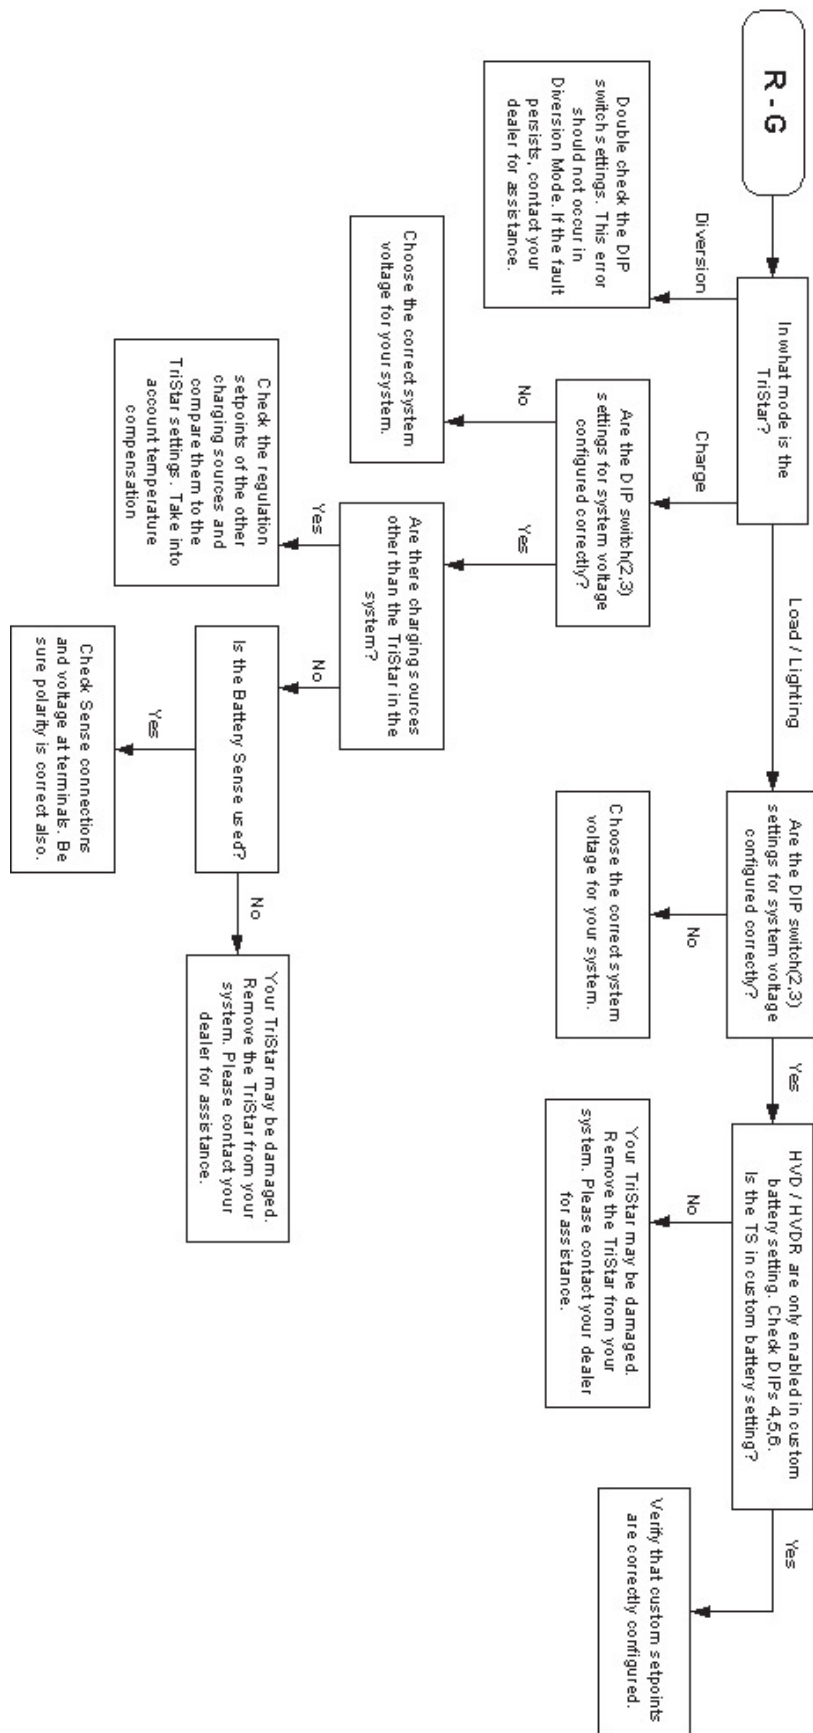

# TriStar R / G LED

## *R / G Sequencing Troubleshooting Flowchart*

v01

### Abstract:

A flowchart to troubleshoot possible causes (and rectifications) of R / G LED sequencing with the TriStar (PWM) controller.

© 2013 Morningstar Corporation. All rights reserved.